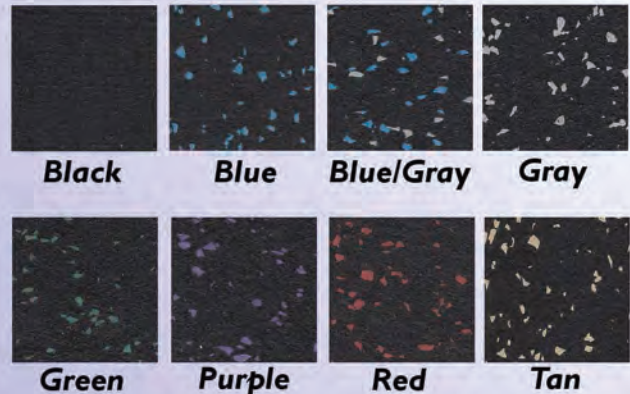

Custom sizes available: (Lead times vary)
4' or 5' wide by Any Length
(Same size per sq ft for over 1,000 sq ft)

Installation Options:

1. Full glue down with Allied Products approved adhesive, Sikaflex 227 seam sealant and rubber flooring sealant.
2. Allied Products approved Double Sided Pressure Sensitive Tape (DSPA), Sikaflex 227 seam sealant and rubber flooring sealant.

Zone 1 - Light Color

Zone 2 - Medium Color

Zone 3 - Heavy Color

Due to limitations in the printing process, colors shown may vary slightly from actual product.
Contact Allied Products at (800) 864-1272 for a free sample.