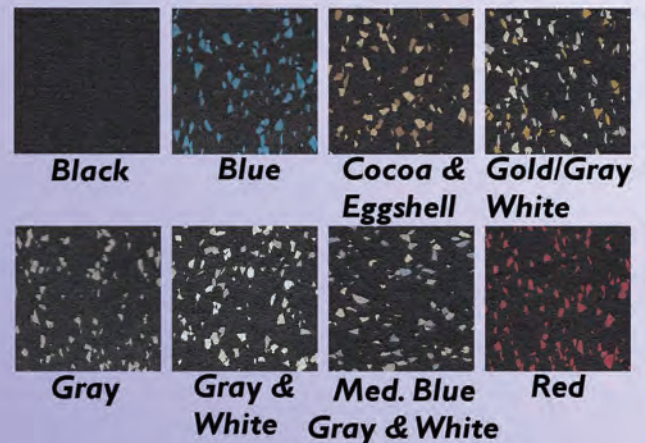

Custom sizes available: (Lead times vary)
4' or 5' wide by Any Length
(Same size per sq ft for over 1,000 sq ft)

Installation Options:

1. Full glue down with Allied Products approved adhesive, Sikaflex 227 seam sealant and rubber flooring sealant.
2. Allied Products approved Double Sided Pressure Sensitive Tape (DSPA), Sikaflex 227 seam sealant and rubber flooring sealant.

Zone 1 - Light Color

Zone 2 - Medium Color

Zone 3 - Heavy Color

Due to limitations in the printing process, colors shown may vary slightly from actual product.
Contact Allied Products at (800) 864-1272 for a free sample.