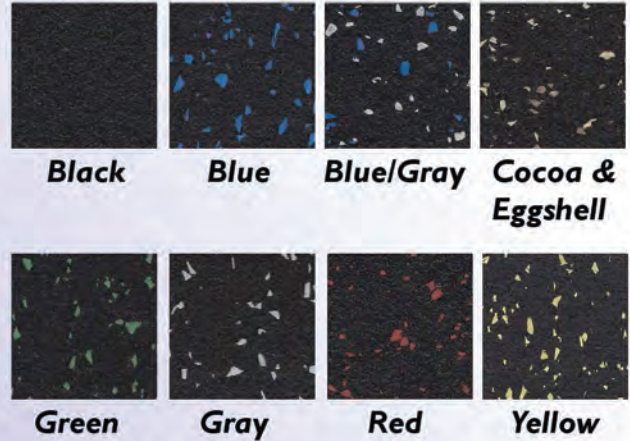

Zone 1 - Light Color