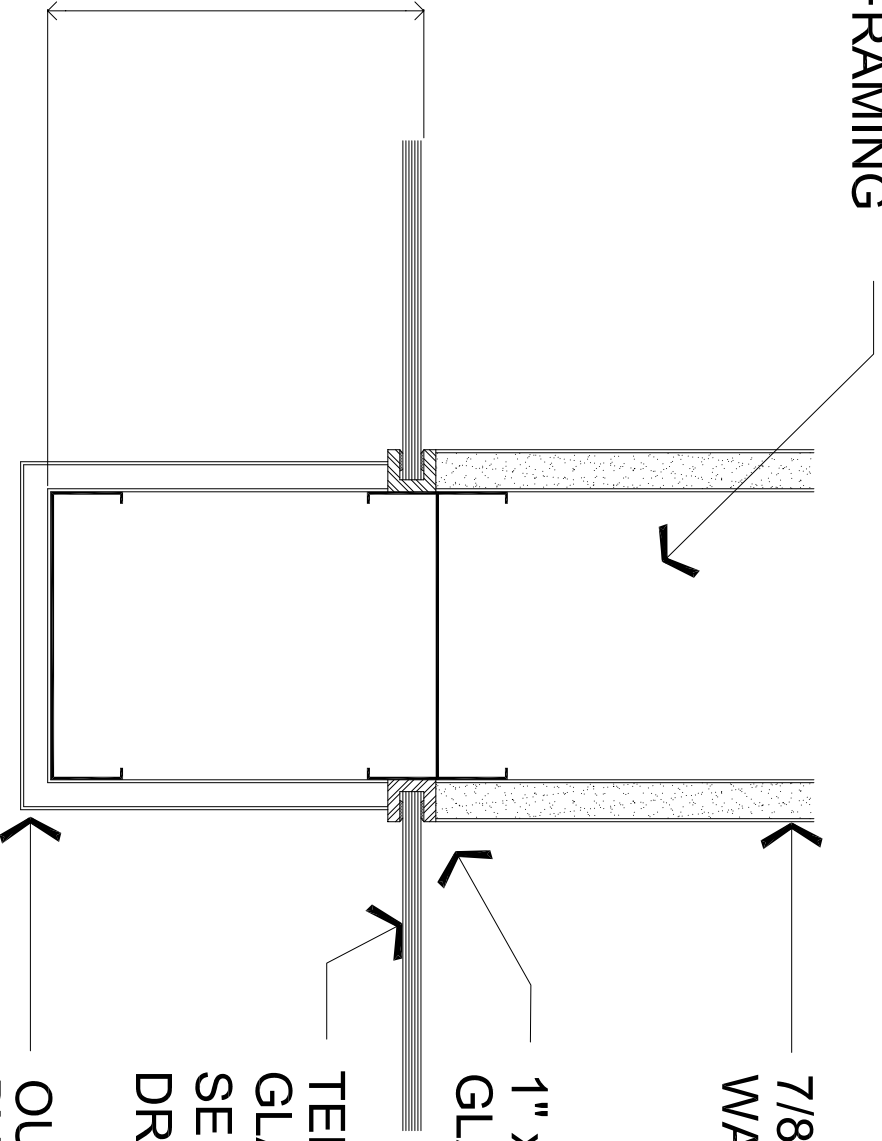

STEEL FRAMING

7/8" T&G
WALL PANELS.

1" x 1" ALUMINUM
GLAZING CHANNEL

TEMPERED
GLASS WALL PANEL,
SEE GLASS MFGR.
DRAWINGS.

OUTSIDE FINISH
BY OTHERS