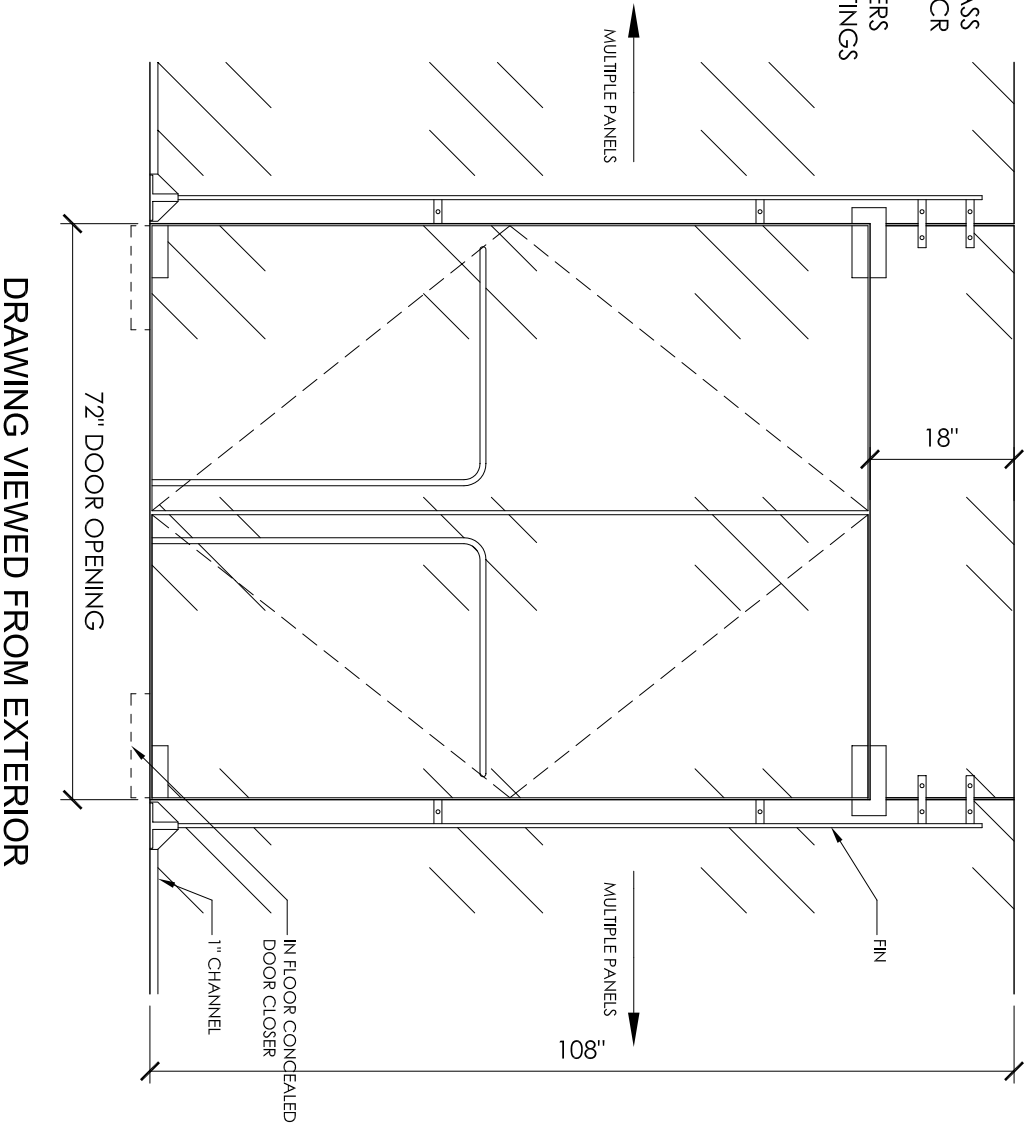

- GENERAL NOTES:
1. 12MM CLEAR TEMPERED GLASS
  2. PA110 SERIES PANICS FROM CR LAURENCE
  3. BT580 DORMA FLOOR CLOSERS
  4. CASMA 'SPILDAL' PATCH FITTINGS

DRAWING VIEWED FROM EXTERIOR