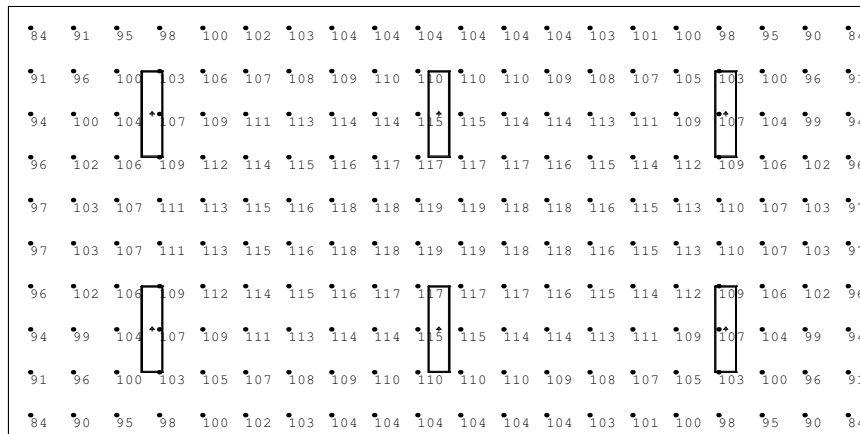

\*MOUNTING TYPES (FM or FL) DO NOT AFFECT FC READINGS\*

RSD-RC14-12000

RSD-RC14-17000

RSD-RC14-19000

Luminaire Schedule

Qty	Label	Lum. Watts	Total Watts	Lum. Lumens
6	RSD-RC14-12000-50K-OTG-U-X	84	504	11254
6	RSD-RC14-17000-50K-OTG-U-X	118	708	15881
6	RSD-RC14-19000-50K-OTG-U-X	139	834	17412

Calculation Summary

Label	Units	Avg	Max	Min	Avg/Min	Max/Min
RSD-RC14-12000	Fc	77.73	86	61	1.27	1.41
RSD-RC14-17000	Fc	106.48	119	84	1.27	1.42
RSD-RC14-19000	Fc	116.45	130	92	1.27	1.41