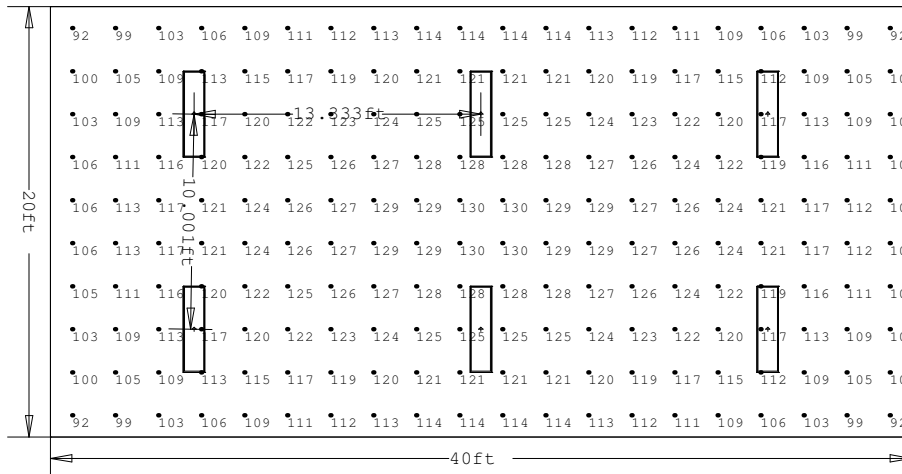

\*MOUNTING TYPES (FM or FL) DO NOT AFFECT FC READINGS\*

RSD-RC14-12000

RSD-RC14-17000

RSD-RC14-19000

Luminaire Schedule

Qty	Label	Lum. Watts	Total Watts	Lum. Lumens
6	RSD-RC14-12000-50K-OTG-U-X	84	504	11254
6	RSD-RC14-17000-50K-OTG-U-X	118	708	15881
6	RSD-RC14-19000-50K-OTG-U-X	139	834	17412

Calculation Summary

Label	Units	Avg	Max	Min	Avg/Min	Max/Min
RSD-RC14-12000	Fc	77.73	86	61	1.27	1.41
RSD-RC14-17000	Fc	106.48	119	84	1.27	1.42
RSD-RC14-19000	Fc	116.45	130	92	1.27	1.41