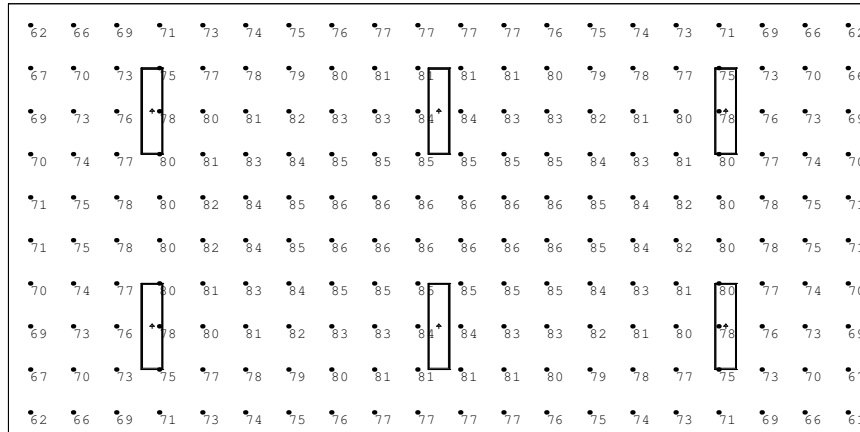

\*MOUNTING TYPES (FM or FL) DO NOT AFFECT FC READINGS\*

RSD-RC14-12000

RSD-RC14-17000

RSD-RC14-19000

Luminaire Schedule

Qty	Label	Lum. Watts	Total Watts	Lum. Lumens
6	RSD-RC14-12000-50K-OTG-U-X	84	504	11254
6	RSD-RC14-17000-50K-OTG-U-X	118	708	15881
6	RSD-RC14-19000-50K-OTG-U-X	139	834	17412

Calculation Summary

Label	Units	Avg	Max	Min	Avg/Min	Max/Min
RSD-RC14-12000	Fc	77.73	86	61	1.27	1.41
RSD-RC14-17000	Fc	106.48	119	84	1.27	1.42
RSD-RC14-19000	Fc	116.45	130	92	1.27	1.41