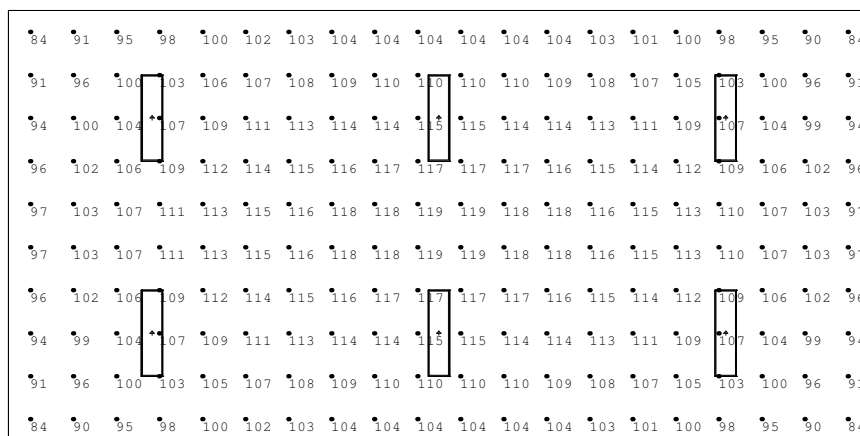

\*MOUNTING TYPES (FM or FL) DO NOT AFFECT FC READINGS\*

RSD-RC14-12000

RSD-RC14-17000

RSD-RC14-19000

Luminaire Schedule

Qty	Label	Lum. Watts	Total Watts	Lum. Lumens
6	RSD-RC14-12000-50K-OTG-U-X	84	504	11254
6	RSD-RC14-17000-50K-OTG-U-X	118	708	15881
6	RSD-RC14-19000-50K-OTG-U-X	139	834	17412

Calculation Summary

Label	Units	Avg	Max	Min	Avg/Min	Max/Min
RSD-RC14-12000	Fc	77.73	86	61	1.27	1.41
RSD-RC14-17000	Fc	106.48	119	84	1.27	1.42
RSD-RC14-19000	Fc	116.45	130	92	1.27	1.41