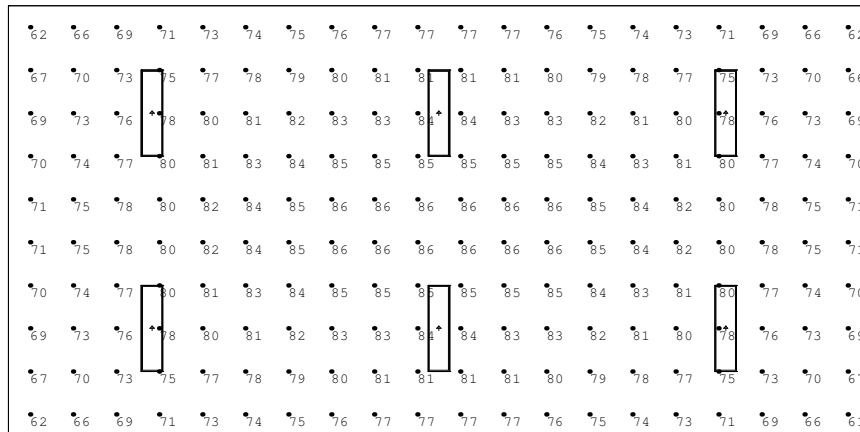

\*MOUNTING TYPES (FM or FL) DO NOT AFFECT FC READINGS\*

RSD-RC14-12000

RSD-RC14-17000

RSD-RC14-19000

Luminaire Schedule

Qty	Label	Lum. Watts	Total Watts	Lum. Lumens
6	RSD-RC14-12000-50K-OTG-U-X	84	504	11254
6	RSD-RC14-17000-50K-OTG-U-X	118	708	15881
6	RSD-RC14-19000-50K-OTG-U-X	139	834	17412

Calculation Summary

Label	Units	Avg	Max	Min	Avg/Min	Max/Min
RSD-RC14-12000	Fc	77.73	86	61	1.27	1.41
RSD-RC14-17000	Fc	106.48	119	84	1.27	1.42
RSD-RC14-19000	Fc	116.45	130	92	1.27	1.41