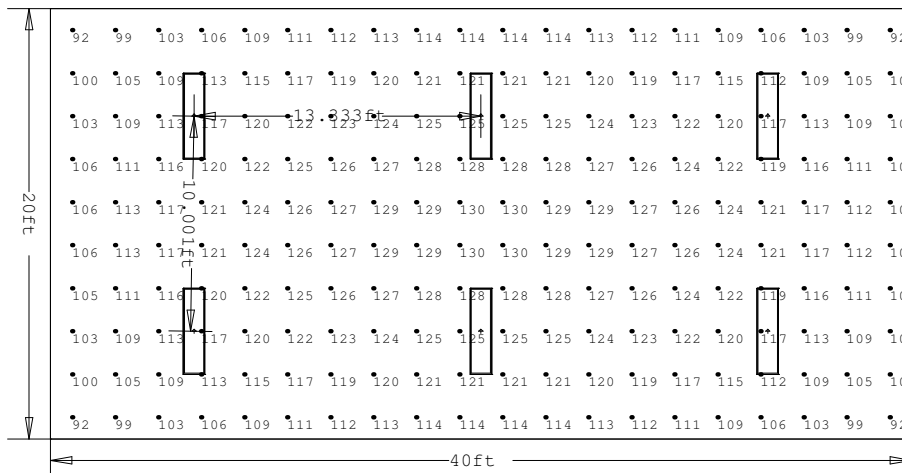

\*MOUNTING TYPES (FM or FL) DO NOT AFFECT FC READINGS\*

RSD-RC14-12000

RSD-RC14-17000

RSD-RC14-19000

Luminaire Schedule

Qty	Label	Lum. Watts	Total Watts	Lum. Lumens
6	RSD-RC14-12000-50K-OTG-U-X	84	504	11254
6	RSD-RC14-17000-50K-OTG-U-X	118	708	15881
6	RSD-RC14-19000-50K-OTG-U-X	139	834	17412

Calculation Summary

Label	Units	Avg	Max	Min	Avg/Min	Max/Min
RSD-RC14-12000	Fc	77.73	86	61	1.27	1.41
RSD-RC14-17000	Fc	106.48	119	84	1.27	1.42
RSD-RC14-19000	Fc	116.45	130	92	1.27	1.41