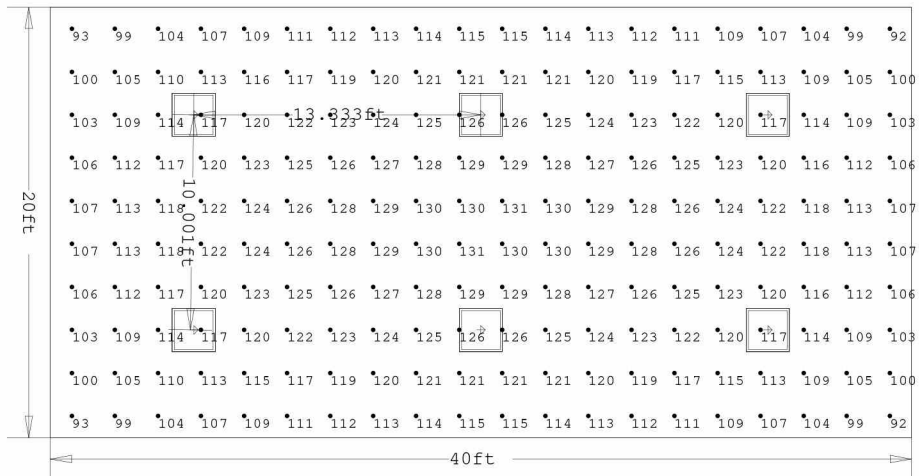

MOUNTING TYPES (FM or FL) DO NOT AFFECT FC READINGS

RSD-RC22-12000 (84w)

RSD-RC22-17000 (118w)

RSD-RC22-19000 (139w)

Calculation Summary						
Label	Units	Avg	Max	Min	Avg/Min	Max/Min
RSD-RC22-12000	Fc	77.99	87	62	1.26	1.40
RSD-RC22-17000	Fc	106.75	119	84	1.27	1.42
RSD-RC22-19000	Fc	116.81	131	92	1.27	1.42