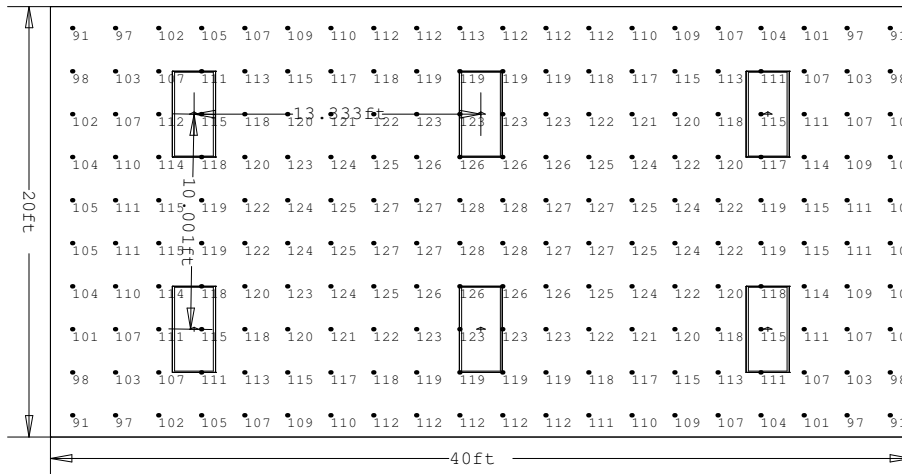

MOUNTING TYPES (FM or FL) DO NOT AFFECT FC READINGS

RSD-RC24-12000

RSD-RC24-17000

RSD-RC24-19000

Luminaire Schedule				
Qty	Label	Lum. Watts	Total Watts	Lum. Lumens
6	RSD-RC24-12000-50K-OTG-U-X	84	504	11254
6	RSD-RC24-17000-50K-OTG-U-X	118	708	15881
6	RSD-RC24-19000-50K-OTG-U-X	139	834	17412

Calculation Summary						
Label	Units	Avg	Max	Min	Avg/Min	Max/Min
RSD-RC24-12000	Fc	76.43	85	60	1.27	1.42
RSD-RC24-17000	Fc	104.73	117	83	1.26	1.41
RSD-RC24-19000	Fc	114.58	128	91	1.26	1.41