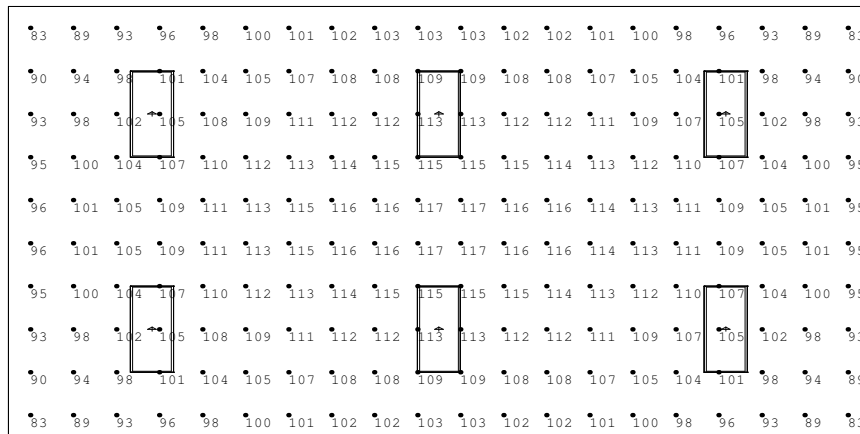

MOUNTING TYPES (FM or FL) DO NOT AFFECT FC READINGS

RSD-RC24-12000

RSD-RC24-17000

RSD-RC24-19000

Luminaire Schedule				
Qty	Label	Lum. Watts	Total Watts	Lum. Lumens
6	RSD-RC24-12000-50K-OTG-U-X	84	504	11254
6	RSD-RC24-17000-50K-OTG-U-X	118	708	15881
6	RSD-RC24-19000-50K-OTG-U-X	139	834	17412

Calculation Summary						
Label	Units	Avg	Max	Min	Avg/Min	Max/Min
RSD-RC24-12000	Fc	76.43	85	60	1.27	1.42
RSD-RC24-17000	Fc	104.73	117	83	1.26	1.41
RSD-RC24-19000	Fc	114.58	128	91	1.26	1.41