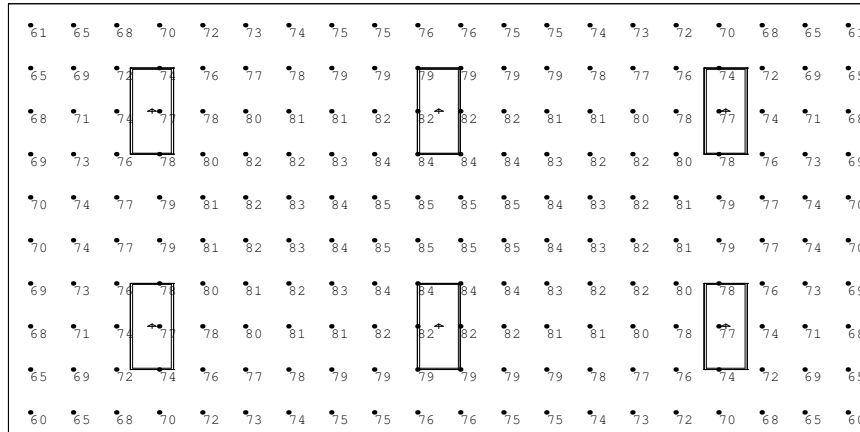

MOUNTING TYPES (FM or FL) DO NOT AFFECT FC READINGS

RSD-RC24-12000

RSD-RC24-17000

RSD-RC24-19000

Luminaire Schedule				
Qty	Label	Lum. Watts	Total Watts	Lum. Lumens
6	RSD-RC24-12000-50K-OTG-U-X	84	504	11254
6	RSD-RC24-17000-50K-OTG-U-X	118	708	15881
6	RSD-RC24-19000-50K-OTG-U-X	139	834	17412

Calculation Summary						
Label	Units	Avg	Max	Min	Avg/Min	Max/Min
RSD-RC24-12000	Fc	76.43	85	60	1.27	1.42
RSD-RC24-17000	Fc	104.73	117	83	1.26	1.41
RSD-RC24-19000	Fc	114.58	128	91	1.26	1.41